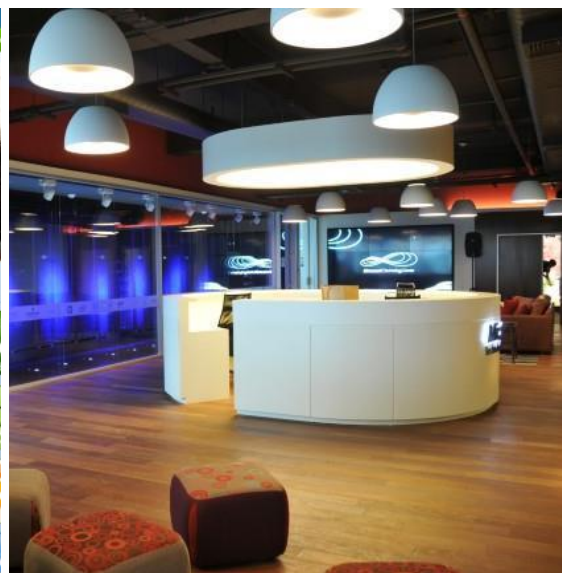

**Microsoft
Technology
Center**