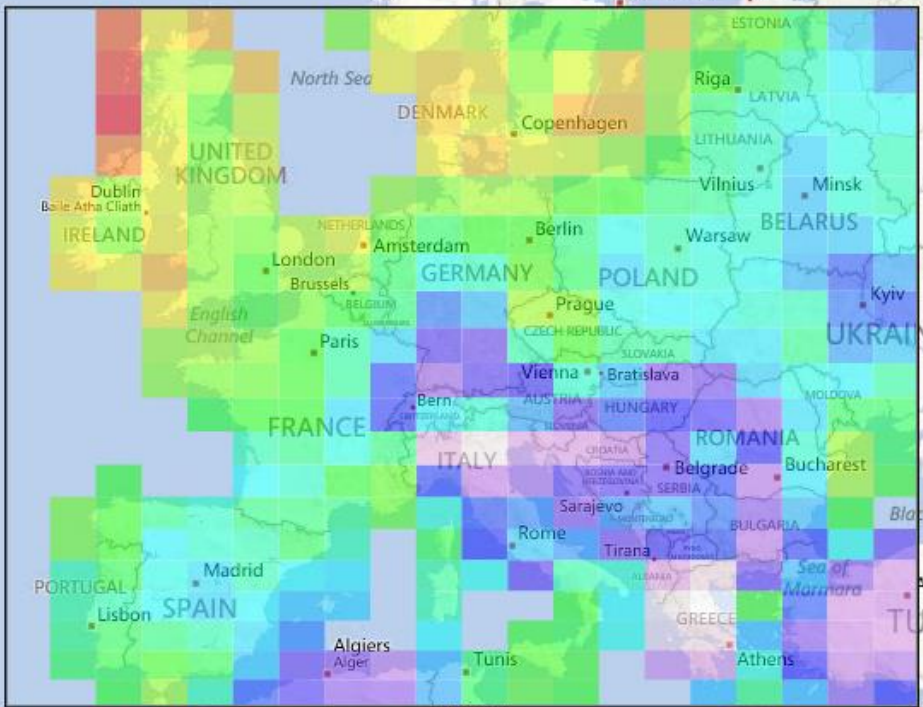

QuickTime

q w e r t y u i o p

a s d f g h j k l

Windows Phone Keyboard

To select a region, hold down control, click and drag the mouse; to select a point, hold down control and left click.

View **Data**

For **Near surface wind speed** (m/s)

Transparent

Showing spatial variation of mean value of selected climate variable for years from 1968 to 2008.

Move mouse here to change time intervals.

<http://research.microsoft.com/en-us/um/cambridge/projects/fetchclimate/app/#LT>